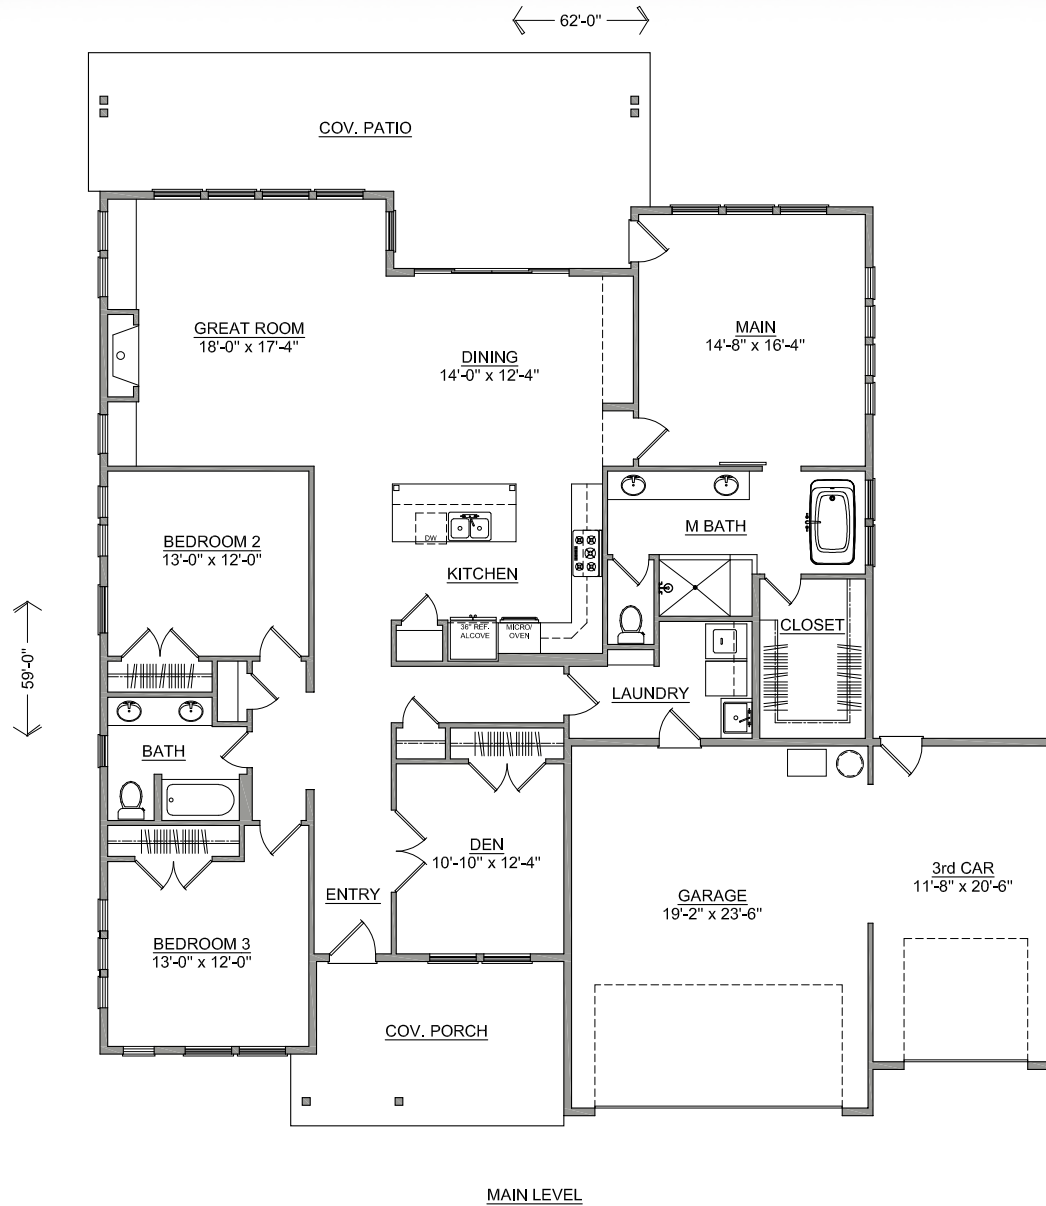

Build your new home online at www.SIMPLICITY-HOMES.com/select