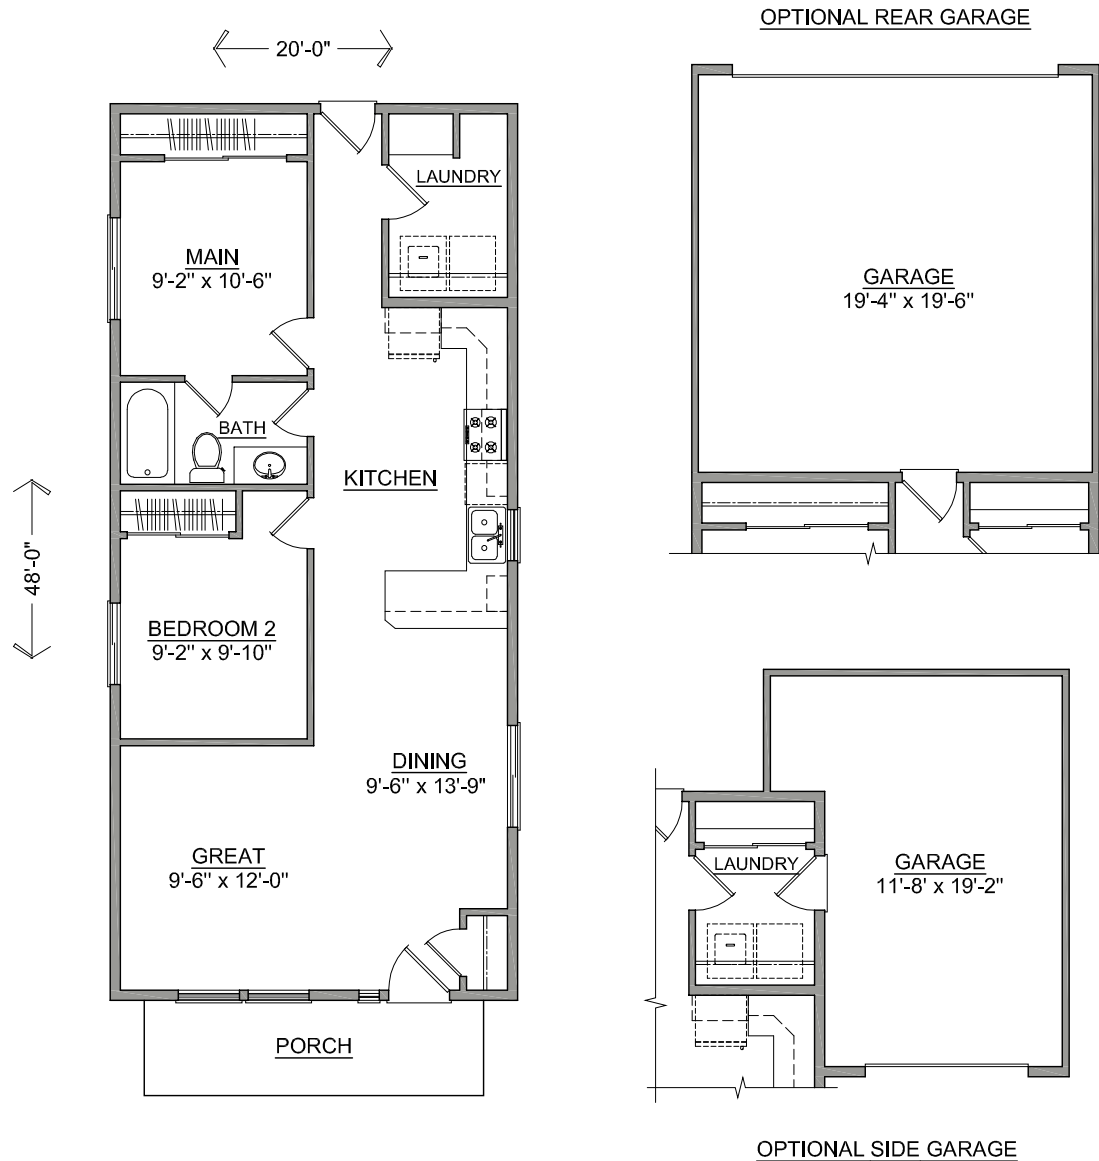

The **ARGENT** home plan by Simplicity

The Argent home packs a lot of personality into 880 square feet. The entry feels warm and welcoming. The highly functional kitchen with generous counter space and cupboard storage overlooks the open dining and living room. A bright main suite offers a substantial closet and an adjoining private bath. The comfortable second bedroom features plenty of closet space. It has a separate laundry room with additional storage possibilities and an optional garage with plenty of room for your gear and equipment. Comfort, beauty, and efficiency come together in this smart-sized home.

SIMPLICITY
BY HAYDEN HOMES

The **ARGENT** home plan by Simplicity

2 BEDROOMS 1 BATHROOMS 880 SQUARE FEET

Build your new home online at www.SIMPLICITY-HOMES.com